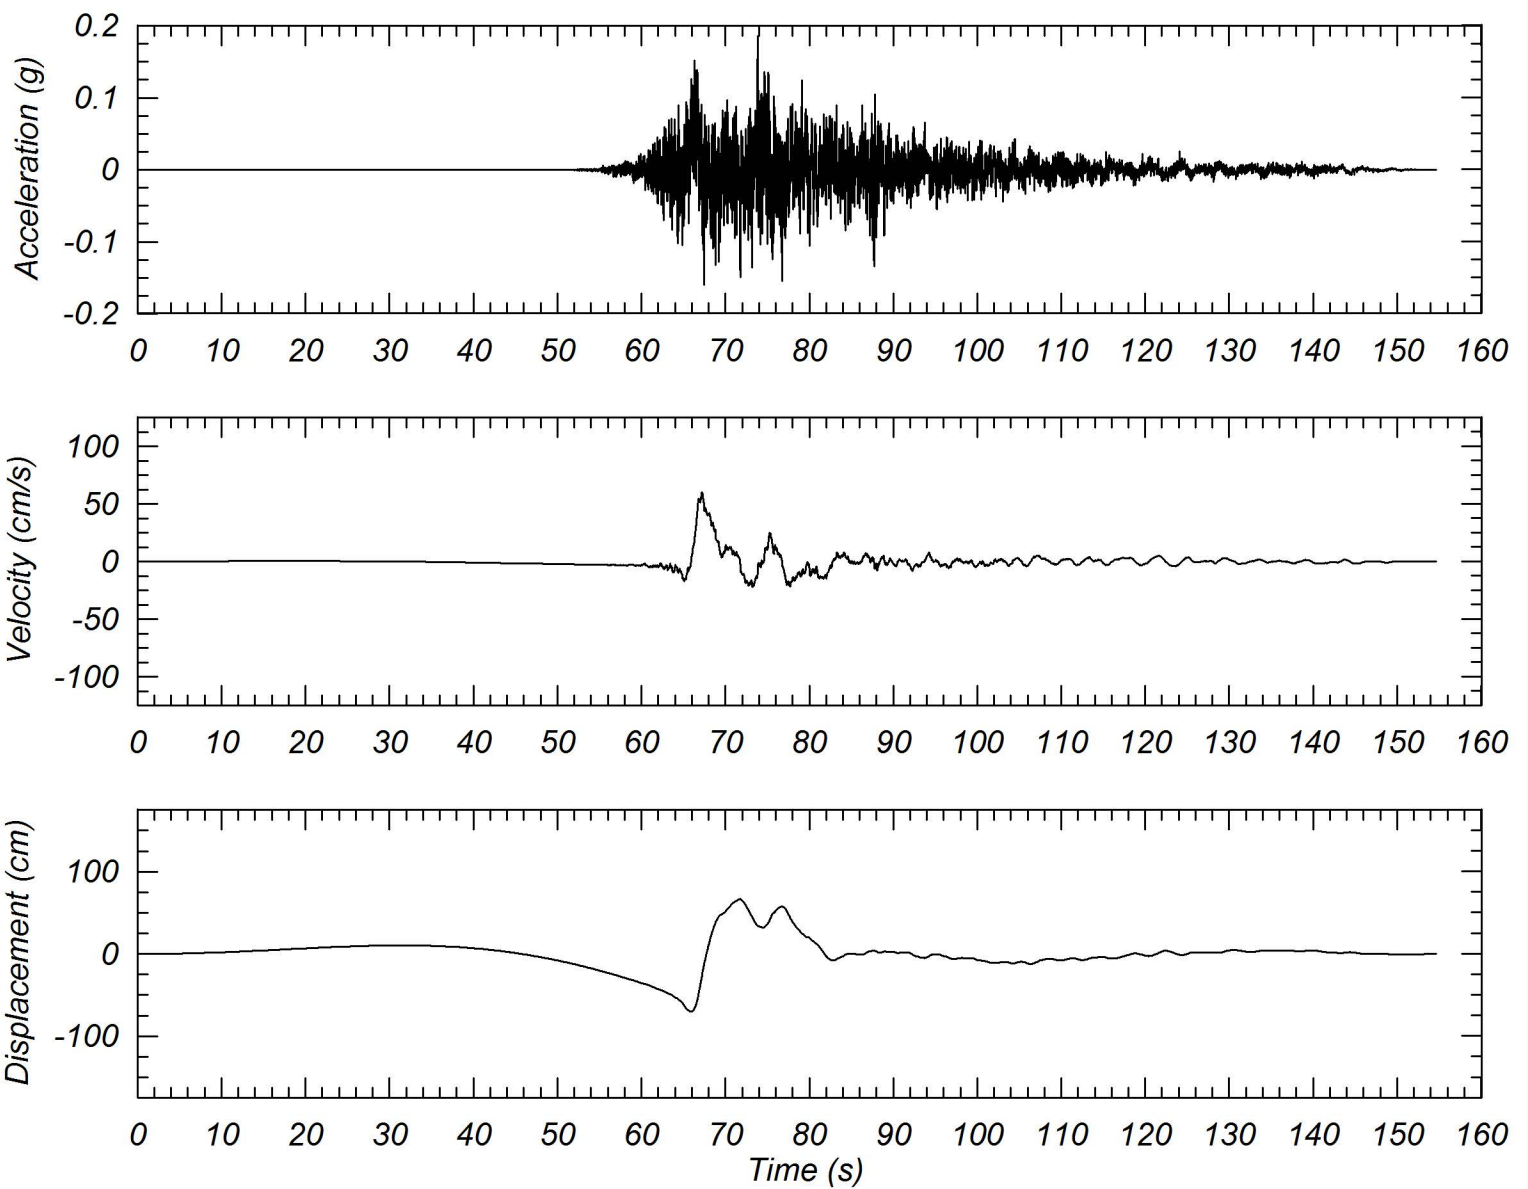

PEER Strong Motion Database Records

Station: KATNP (USGS)

04/25/2015 Nepal Earthquake

Component: HNN

PEER Strong Motion Database Records

Station: KATNP (USGS)

04/25/2015 Nepal Earthquake

Component: HNE

PEER Strong Motion Database Records

Station: KATNP (USGS)

04/25/2015 Nepal Earthquake

Component: HNz