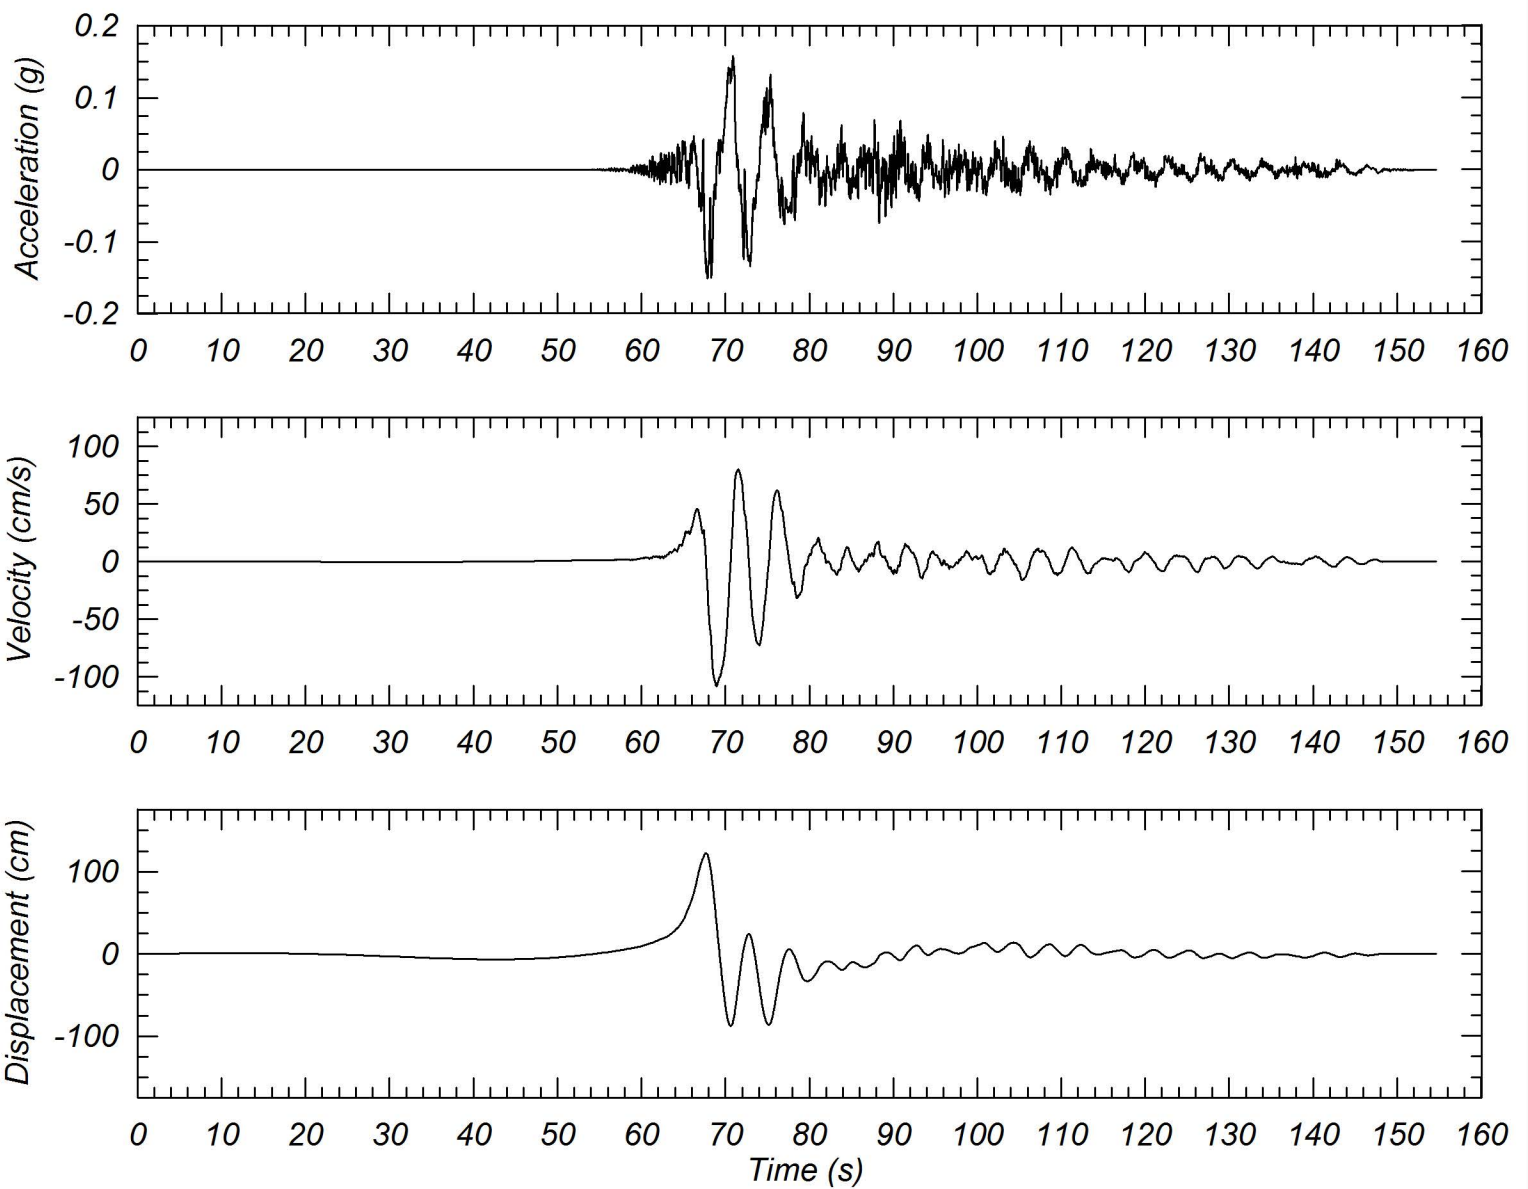

PEER Strong Motion Database Records

Station: KATNP (USGS)

04/25/2015 Nepal Earthquake

Component: HNN

PEER Strong Motion Database Records

Station: KATNP (USGS)

04/25/2015 Nepal Earthquake

Component: HNE

PEER Strong Motion Database Records

Station: KATNP (USGS)

04/25/2015 Nepal Earthquake

Component: HNz