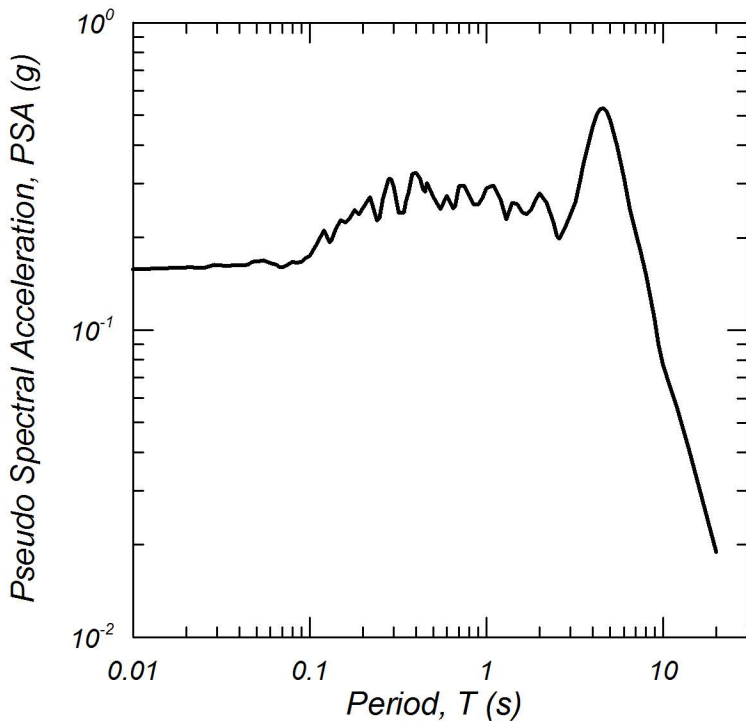

PEER Strong Motion Database Records

Station: KATNP (USGS)

04/25/2015 Nepal Earthquake

Component: HNN

PEER Strong Motion Database Records

Station: KATNP (USGS)

04/25/2015 Nepal Earthquake

Component: HNE

PEER Strong Motion Database Records

Station: KATNP (USGS)

04/25/2015 Nepal Earthquake

Component: HNz