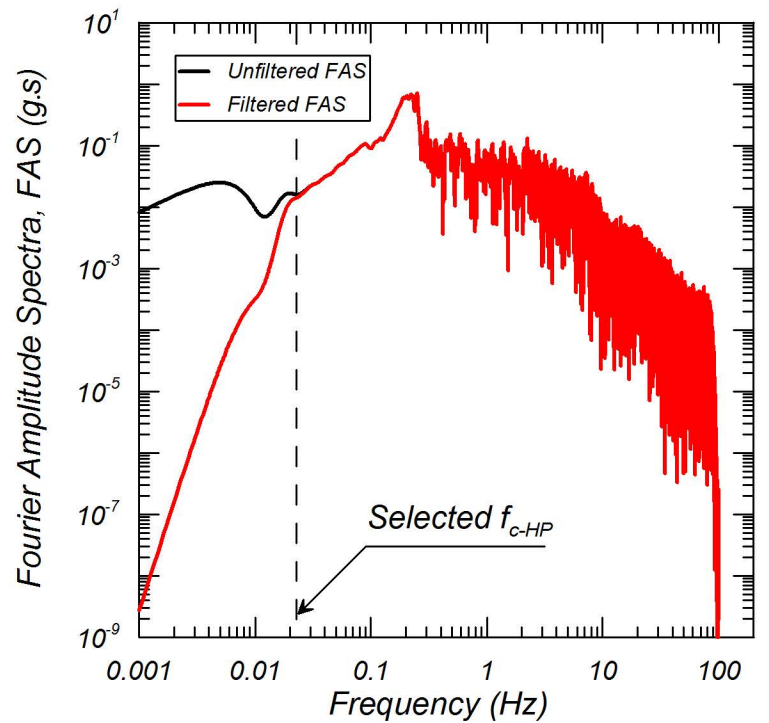

PEER Strong Motion Database Records

Station: KATNP (USGS)

04/25/2015 Nepal Earthquake

Component: HNN

PEER Strong Motion Database Records

Station: KATNP (USGS)

04/25/2015 Nepal Earthquake

Component: HNE

PEER Strong Motion Database Records

Station: KATNP (USGS)

04/25/2015 Nepal Earthquake

Component: HNz