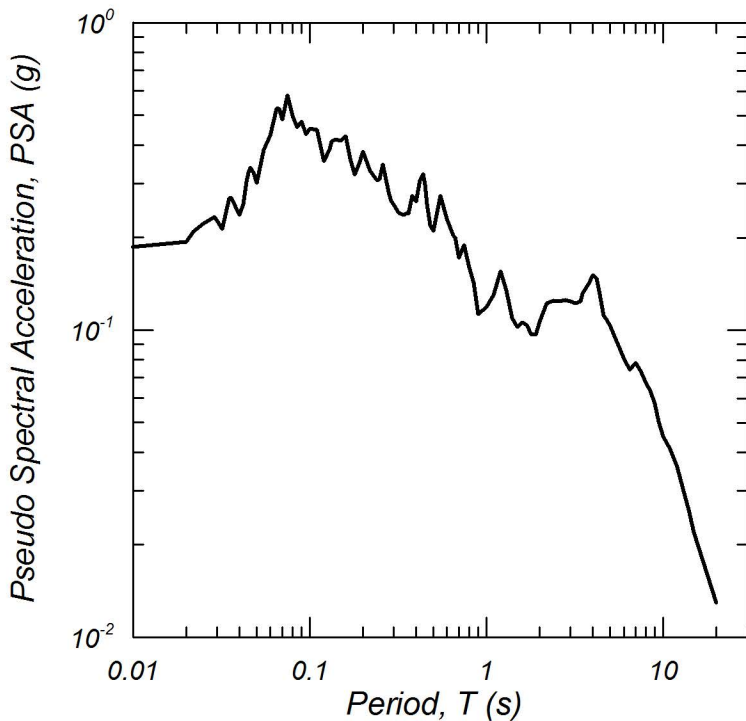

PEER Strong Motion Database Records

Station: KATNP (USGS)

04/25/2015 Nepal Earthquake

Component: HNN

PEER Strong Motion Database Records

Station: KATNP (USGS)

04/25/2015 Nepal Earthquake

Component: HNE

PEER Strong Motion Database Records

Station: KATNP (USGS)

04/25/2015 Nepal Earthquake

Component: HNz