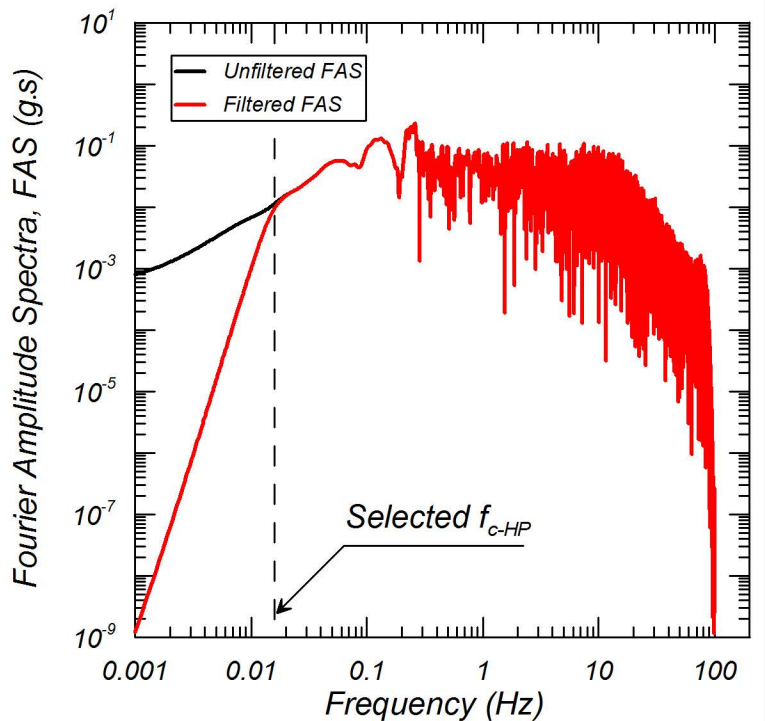

PEER Strong Motion Database Records

Station: KATNP (USGS)

04/25/2015 Nepal Earthquake

Component: HNN

PEER Strong Motion Database Records

Station: KATNP (USGS)

04/25/2015 Nepal Earthquake

Component: HNE

PEER Strong Motion Database Records

Station: KATNP (USGS)

04/25/2015 Nepal Earthquake

Component: HNz